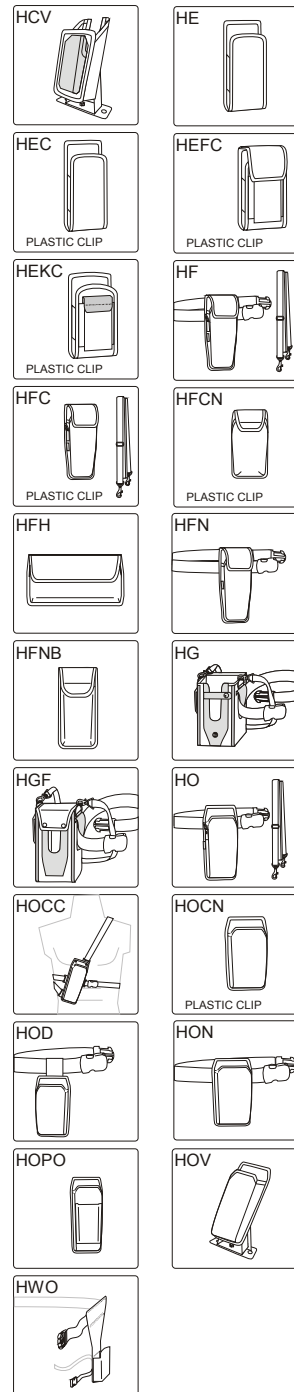

Catalogue P/N	type	model	handle	brand
80216	HF	EF550		BLUEBIRD
80216-C	HFC	IT-G400 RS31 MEMOR 10, MEMOR 11 EDA50, EDA51, CT40 CT30 in rubber boot FZ-T1 (std / ext battery) PM80, PM85, PM90 SYMPHONE N2S, N7000R NLS-MT90 ORCA EA502 TC51, TC52, TC56, TC57 SL10, SL29, SM15 H28 V720 P2 LITE		CASIO CIPHERLAB DATALOGIC HONEYWELL HONEYWELL PANASONIC POINT MOBILE NEWLAND NEWLAND UNITECH ZEBRA M3 MOBILE OPTICON SVOTON SUNMI
80217	HO	IT-G500 (ERGO/ERGO L)		CASIO
80218	HF			
80219	HOCC	EF500 (cheast holster)		BLUEBIRD
80220	HF	PM45		POINT MOBILE
80220-NsB	HFN	XCOVER 3, XCOVER 4		SAMSUNG CROSSCALL
80220-NB	HFNB	CORE-M4		
80222	HO	PM45		POINT MOBILE
80222-NsB	HON	XCOVER 3, XCOVER 4 RS30-2D CORE-M4		SAMSUNG CIPHERLAB CROSSCALL
80223	HO	MERLIN PL3000	X	NORDIC ID
80223-K	HF	with cross dipole RFID		
80224	HG			
80224-K	HGF			
80225	HO	CP55 CN70e		CIPHERLAB HONEYWELL
80226	HF	CP55		CIPHERLAB
80227	HO	EF500		BLUEBIRD
80227-C	HOCN	EA500, EA500 PLUS		UNITECH
80228	HF	M2, L2, L2s SM15N, SL29		SUNMI M3 MOBILE
80229	HO	WORKABOUT PRO 4 short		ZEBRA
80229-N	HO			
80230	HF			
80230-N				
80231	HWO	TC55		ZEBRA
80232	HON	TC20 with keyboard		ZEBRA
80233	HFN	CRUICE 1		OXFORD IT
80234-SVM	HCV	MC32xx		ZEBRA / MOTOROLA
80235	HO	TC51, TC52 in rubber boot		ZEBRA
80235-S-SVM	HOV	TC56, TC57 in rubber boot		ZEBRA
80235-SVM	HOV	DL-AXIST in rubber boot		DATALOGIC
80236	HF			
80237	HO	Z-20-65		ZEBEX
80238	HE	PM80		POINT MOBILE
80238-C	HEC	IT-G400		CASIO
80238-C-pocket	HEKC	N7000R		NEWLAND
80238-CK-pocket	HEFC	MEMOR 10 in rubber boot MEMOR 30, 35 rubber boot EDA50 TC21, TC26, TC22, TC27, TC51, TC52, TC56, TC57		DATALOGIC DATALOGIC HONEYWELL ZEBRA
80238-N-C	HEC	E6C		ATHESI
80239-C	HFCN	XCOVER 4		SAMSUNG
80240	HO	MEMOR X3 in rubber boot		DATALOGIC
80241-v2	HOCN	EF500R, EF501R		BLUEBIRD
80242	HFH	EDA50 RS30		HONEYWELL CIPHERLAB
80243-driver	HOD	RS30 in 81204 case		CIPHERLAB
80244-NsB	HON	RP1600 in 81250 case		
80244-NsBg	HON	(extended battery)		
80244-NBC-pocket	HOPO			
80244-NBCg-pocket	HOPO			

holsters