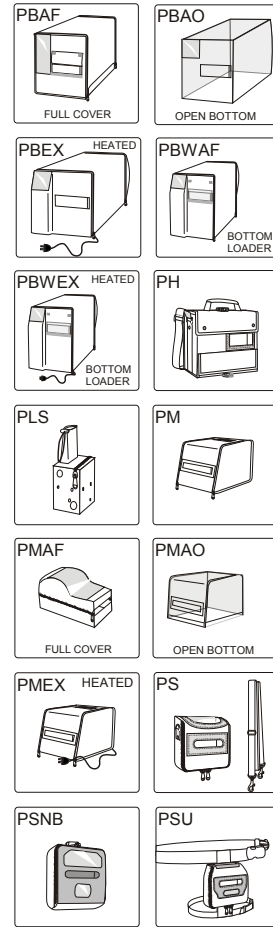

OPEN BOTTOM

HEATED

printers

Catalogue P/N	type	model	handle	brand
9619	PBAF	DMX-I-4206		DATAMAX
9619-T-Extreme	PBEX	DMX-I-4206		DATAMAX
9620	PBAF	CL-S621		CITIZEN
9620-T-Extreme	PBEX	CL-S621		CITIZEN
9621	PS	RP2B		HONEYWELL
9623-WT	PBWAF	ZT410 / ZT411 with bottom rewriter		ZEBRA
9623-WT-Extreme	PBWEX	ZT410 / ZT411 with bottom rewriter		ZEBRA
9624	PM	ZD420d, ZD421d		ZEBRA
9624-T-Extreme	PMEX	ZD420d, ZD421d		ZEBRA
9633-T-Extreme	PBEX	B-EX4T1-GS12		TOSHIBA
9637	PS	SPP-R310 / PLUS		BIXOLON
9638-T-Extreme	PBEX	ZX1200i		GODEX
9640-T-Extreme	PMEX	220Xi4		ZEBRA
9641	PS	SM-L300		STAR
9642	PSNB	NSP-R241		STAR
9643	PSNB	SM-L200		STAR
9644-T-Extreme	PBEX	PM43C		HONEYWELL
9645-T	PBAF	MH240T, MH340T		TCS
9645-T-Extreme	PBEX	MH240T, MH340T		TCS
9646-T	PBAF	EZ2250i		GODEX
9646-T-Extreme	PBEX	EZ2250i		GODEX
9647	PBAF	ZT410 with cutter		ZEBRA
9648	PS	RJ3050		BROTHER
9649-T-Extreme	PBEX	MX240P		TSC
9651	PBAO	ZT410, ZT411		ZEBRA
9652	PSNB	MP-B30		SEIKO
9653	PBAF	MH240T		TSC
9653-T-Extreme	PBEX	MH240T		TSC
9656	PBAF	iX4-250		ARGOX
9660-T	PBAF	ZT421 bottom load		ZEBRA
9660-WT-Extreme	PBWEX	ZT421 bottom load		ZEBRA
9661	PLS	IOJ100		RYNAN
9662	PLS	1040		RYNAN
9663	PLS	B1040S		RYNAN
9665-T-Extreme	PMEX	ZD620d (thermal)		ZEBRA
9666-T-Extreme	PMEX	ZD620t (transfer)		ZEBRA
9668	PS	ZQ620 / PLUS		ZEBRA
9669-T-Extreme	PBEX	CL6NX		SATO
9670	PS	RJ4230 B		BROTHER
9672	PS	PV3		SATO
9673	PBAO	MH341T		TSC
9675	PMAO	ZD420t, ZD421t		ZEBRA
9675-F	PBAF	ZD420t, ZD421t		ZEBRA
9675-T	PM	ZD420t, ZD421t		ZEBRA
9675-T-Extreme	PMEX	ZD420t, ZD421t		ZEBRA
9677-T-Extreme	PBEX	T6000		PRINTRONIX
9678	PS	PV4		SATO
9681	PBAF	ZT410, ZT411		ZEBRA
9683	PS	RJ3150		BROTHER
9686-T-Extreme	PBEX	PX6i		INTERMEC
9687-T	PBEX	ZT620		ZEBRA
9687-T-Extreme	PBEX	ZT620		ZEBRA
9689	PMAF	GX420t, GX430t, GK420t		ZEBRA
9689-T	PM	GX420t		ZEBRA
9689-T-Extreme	PMEX	GX420t		ZEBRA
9696-T-Extreme	PBEX	ZT510		ZEBRA
9697	PBAO	ZT510		ZEBRA
9700	PS	ZQ511		ZEBRA
UPGRADE T-Extreme series to T-Extreme2 (when available)				