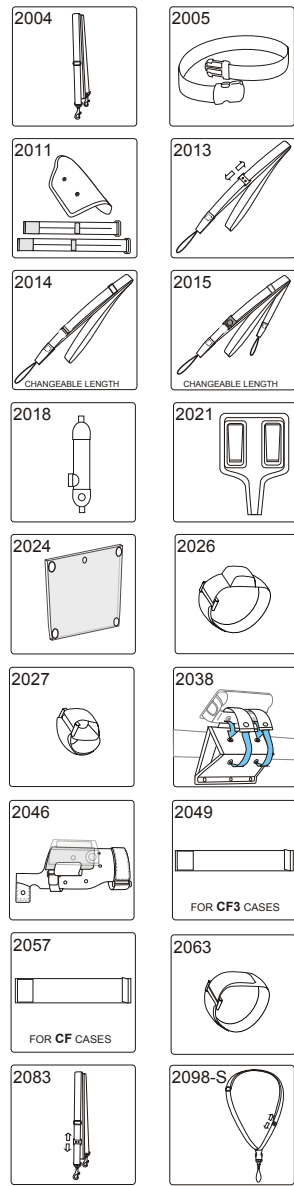

2004		25 mm standard shoulder belt		
2005		40 mm standard hip belt		
2005-S		40 mm soft hip belt		
2005-25		25 mm hip belt		
2005-30		30 mm hip belt		
2006		forearm holder for CH type cases		
2007		long velcro strap for 2006 holder		
2009		short velcro strap for 2006 holder		
2010		velcro strap set for 2006 holder		
2011		forearm holder set for CU type cases		
2013		20 mm leash with 7kg safety clutch (quick release)		
2014		20 mm standard leash		
2015		20 mm shoulder belt with 2 cord loops		
2018		hand strap for MOTOROLA MC3000		
2021		hip belt stabilizer for HG type holsters		
2024		polycarbonate glass for 8115-YP case		
2026		wrist holder for OPTICON NLV 1001		
2027		finger holder for OPTICON NLV 1001		
2038		horizontal belt holder for cases: 8150, 8151, 8158, 8159, 81131		
2045		20 mm shoulder belt		
2046		leather glove for 81211 case (one size)		
2049-23		30 mm velcro strap lenght 23cm for CF3		
2049-26		30 mm velcro strap lenght 26cm for CF3		
2049-30		30 mm velcro strap lenght 30cm for CF3		
2050		pad for 25mm shoulder belt		
2057-23		40 mm velcro strap lenght 23cm for CF		
2057-26		40 mm velcro strap lenght 26cm for CF		
2057-32		40 mm velcro strap lenght 32cm for CF		
2057-37		40 mm velcro strap lenght 37cm for CF		
2062		velcro strap for HONEYWELL 8670		
2063		strap for ZEBRA RS6000		
2064		rotated hand strap for HONEYWELL EDA70		
2077-16		strap for 81304 case - length 16cm		
2077-20		strap for 81304 case - length 20cm		
2077-26		strap for 81304 case - length 26cm		
2080		25 mm shoulder belt with soft pad		
2083		20 mm shouler strap with 7kg safety clutch (quick release)		
2098-S		20 mm leash with 7kg safety clutch (quick release)		

accessories

Each page contains icons of the types of products listed on that page showing their shape and standard equipment (belts, straps, hooks, etc.).
The equipment is included in the price of the product. In the "handle" column, X indicates a handheld - gun (with handle)
Accessories for handhelds (mobile terminals) are located in 2 sections:
CASES - covers in which the terminal can be used.